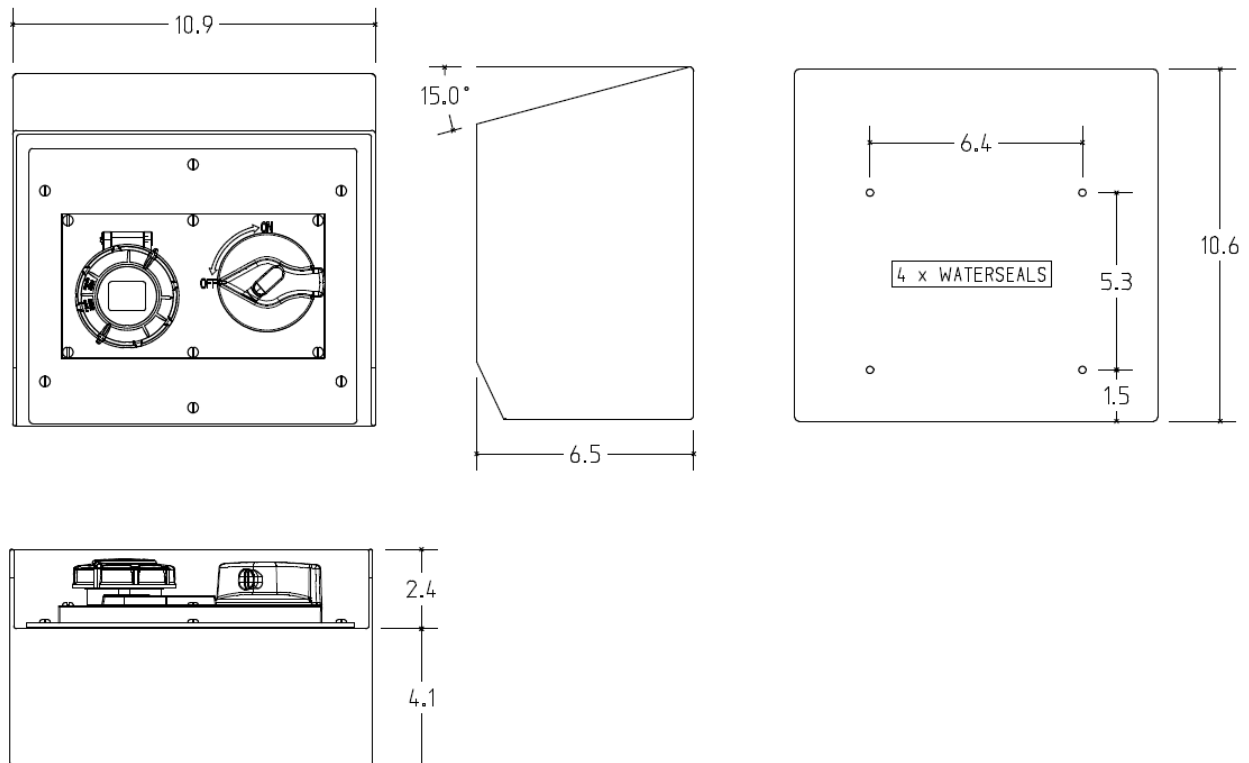

MENNEKES  
Electrical Products  
277 Fairfield Road  
Fairfield, NJ 07004  
800-882-7584  
www.MENNEKES.com

---

---

**RECEPTACLE, SWITCHED AND INTERLOCKED**

---

---

<b>Part No.</b>	ME 320SLPMI4
<b>Description:</b>	20 Amp 1Ø 3W 125Vac Switched and Interlocked Receptacle 0.75hp@125Vac
<b>Construction:</b>	NEMA 4X; 12
<b>Compliance:</b>	UL Standard 508 and CSA C22.2 No.14-10; UL 50E IEC 60309-1; IEC 60309-2

---

**IEC COLOR CODE:** Yellow

**GROUND SOCKET:** 4 Hour Position Mates with Male in 8 Hour Position.

---

Drawing Not to Scale