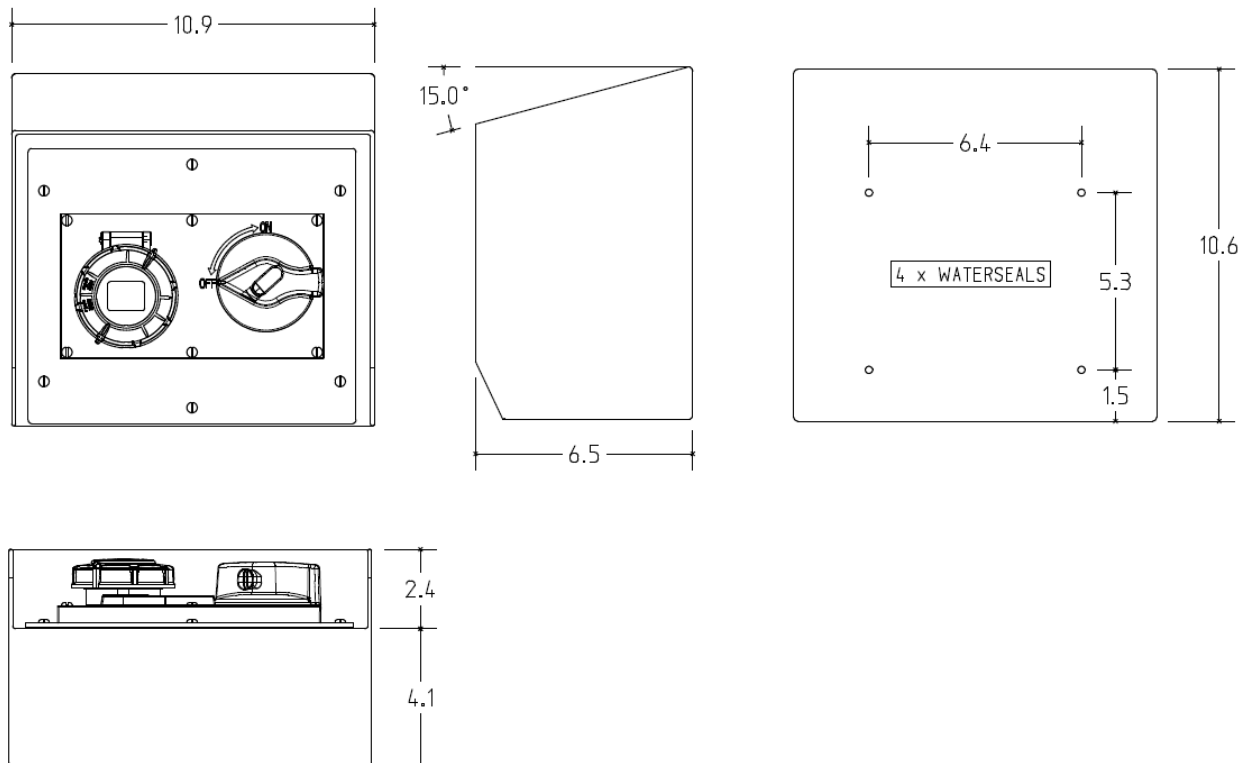

MENNEKES
Electrical Products
277 Fairfield Road
Fairfield, NJ 07004
800-882-7584
www.MENNEKES.com

RECEPTACLE, SWITCHED AND INTERLOCKED

Part No.	ME 520SLPMI9
Description:	20 Amp 3Ø 5W 120/208Vac Switched and Interlocked Receptacle 3hp@120Vac; 3hp@208Vac
Construction:	NEMA 4X; 12
Compliance:	UL Standard 508 and CSA C22.2 No.14-10; UL 50E IEC 60309-1; IEC 60309-2

IEC COLOR CODE: Blue

GROUND SOCKET: 9 Hour Position Mates with Male in 3 Hour Position.

Drawing Not to Scale