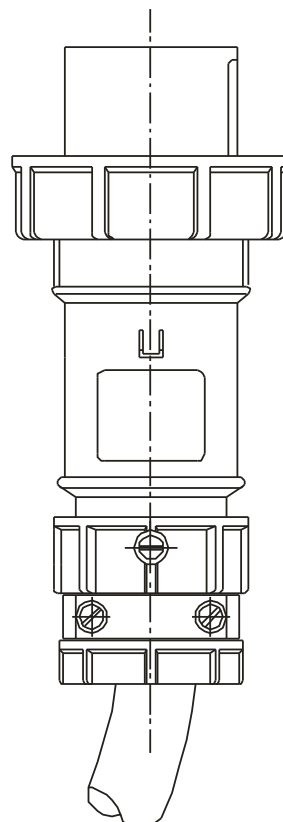

MENNEKES
Electrical Products
277 Fairfield Road
Fairfield, NJ 07004
800-882-7584
www.MENNEKES.com

PLUG, IN-LINE

| | |
|----------------------|--|
| Part No. | ME 330P6W |
| Description: | 30 Amp 250Vac 2 Pole, 3 Wire Plug |
| Construction: | UL Type 4X; IEC IP 67 Watertight |
| Approvals: |  to UL Standards 1682; 1686 and CSA C22.2 No. 182.1 UL Locked Rotor HP Rating – 2 HP IEC 60309-1; IEC 60309-2 |

IEC COLOR CODE: Blue**GROUND SOCKET:** 6 Hour Position Mates with Female in 6 Hour Position.

Front View of Plug

Wire Range: #8 - #12 AWG
Cord Range: .43" - .94"
Threaded Cable Entry: 1" NPT

Drawing Not to Scale