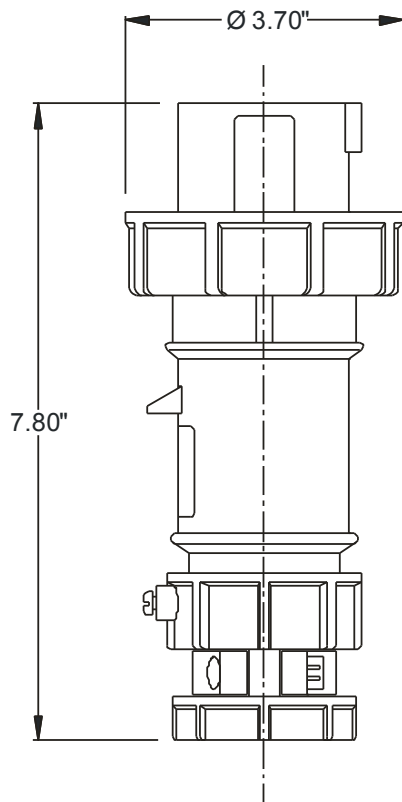

MENNEKES
Electrical Products
277 Fairfield Road
Fairfield, NJ 07004
800-882-7584
www.MENNEKES.com

PLUG, IN-LINE

| | |
|----------------------|--|
| Part No. | ME 330P6W |
| Description: | 30 Amp 250Vac 2 Pole, 3 Wire Plug |
| Construction: | UL Type 4X; IEC IP 67 Watertight |
| Approvals: |  to UL Standards 1682; 1686 and CSA C22.2 No. 182.1 UL Locked Rotor HP Rating – 2 HP IEC 60309-1; IEC 60309-2 |

IEC COLOR CODE: Blue**GROUND SOCKET:** 6 Hour Position Mates with Female in 6 Hour Position.

Front View of Plug

Wire Range: #8 - #12 AWG
Cord Range: .43" - .94"
Threaded Cable Entry: 1" NPT

Drawing Not to Scale