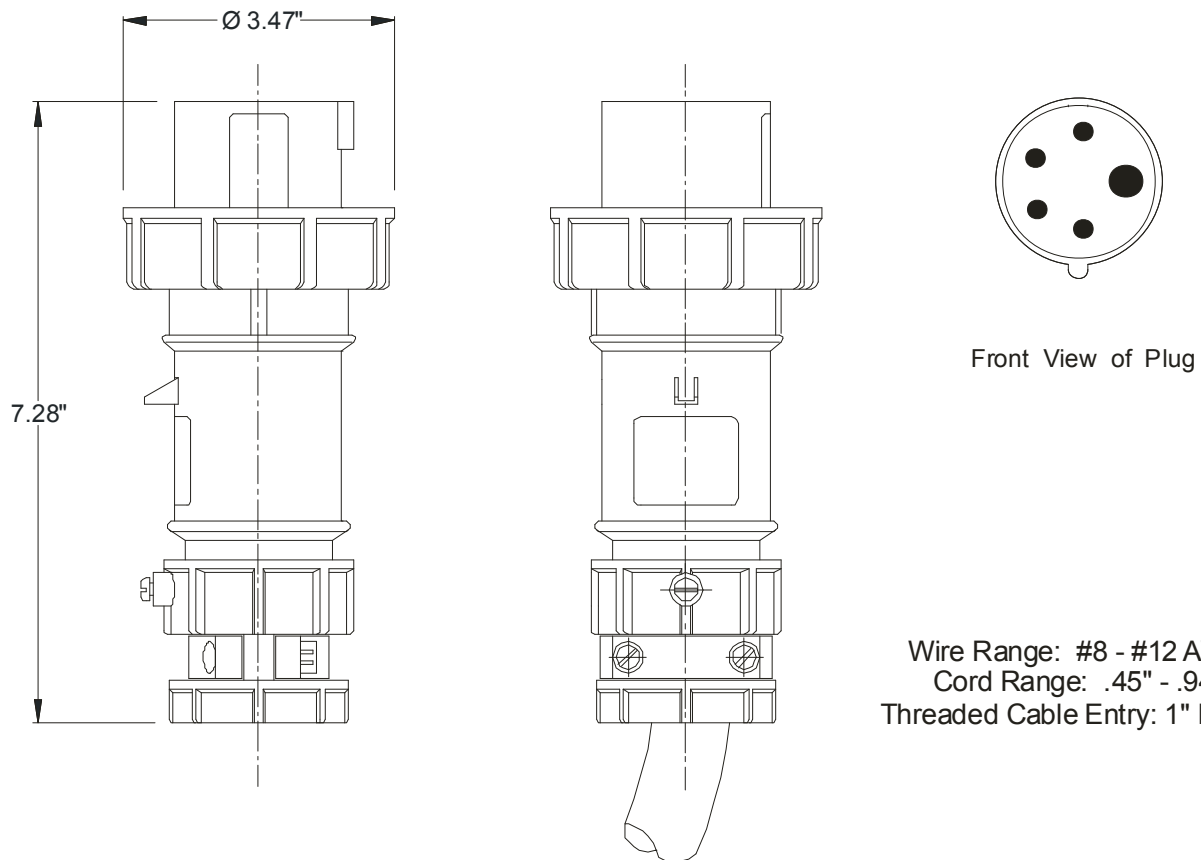

MENNEKES  
Electrical Products  
277 Fairfield Road  
Fairfield, NJ 07004  
800-882-7584  
www.MENNEKES.com

---

---

**PLUG, IN-LINE**

---

---

**Part No.** ME 520P9W  
**Description:** 20 Amp 3ØY 120/208Vac 4 Pole, 5 Wire Plug  
**Construction:** Watertight IEC IP 67  
**Approvals:**  us to UL Standards 1682; 1686 and  
CSA C22.2 No. 182.1  
IEC 60309-1; IEC 60309-2

---

**IEC COLOR CODE:** Blue

**GROUND SOCKET:** 3 Hour Position Mates with Female in 9 Hour Position.

---

Wire Range: #8 - #12 AWG  
Cord Range: .45" - .94"  
Threaded Cable Entry: 1" NPT

Drawing Not to Scale