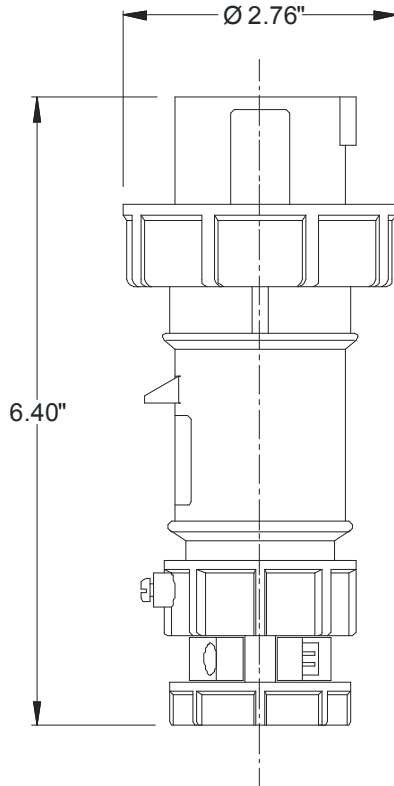

MENNEKES  
Electrical Products  
277 Fairfield Road  
Fairfield, NJ 07004  
800-882-7584  
www.MENNEKES.com

---

---

**PLUG, IN-LINE**

---

---

**Part No.** ME 320P4W

**Description:** 20 Amp 125Vac 2 Pole, 3 Wire Plug

**Construction:** Watertight IEC IP 67

**Approvals:**  us to UL Standards 1682; 1686 and  
CSA C22.2 No. 182.1

IEC 60309-1; IEC 60309-2

---

**IEC COLOR CODE:** Yellow

**GROUND SOCKET:** 8 Hour Position Mates with Female in 4 Hour Position.

---

Front View of Plug

Wire Range: #10 - #14 AWG  
Cord Range: .36" - .76"  
Threaded Cable Entry: 3/4" NPT

Drawing Not to Scale