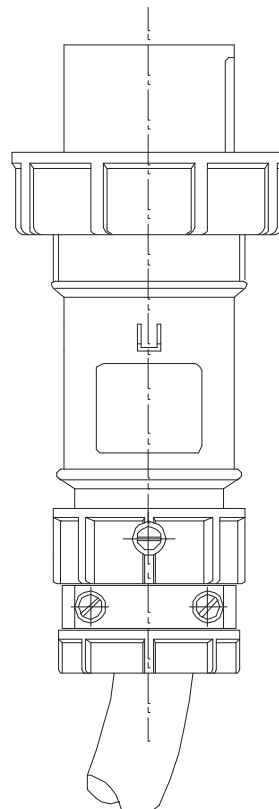

MENNEKES  
Electrical Products  
277 Fairfield Road  
Fairfield, NJ 07004  
800-882-7584  
www.MENNEKES.com

---

---

**PLUG, IN-LINE**

---

---

**Part No.** ME 320P4W

**Description:** 20 Amp 125Vac 2 Pole, 3 Wire Plug

**Construction:** Watertight IEC IP 67

**Approvals:**  us to UL Standards 1682; 1686 and  
CSA C22.2 No. 182.1

IEC 60309-1; IEC 60309-2

---

**IEC COLOR CODE:** Yellow

**GROUND SOCKET:** 8 Hour Position Mates with Female in 4 Hour Position.

---

Front View of Plug

Wire Range: #10 - #14 AWG  
Cord Range: .36" - .76"  
Threaded Cable Entry: 3/4" NPT

Drawing Not to Scale