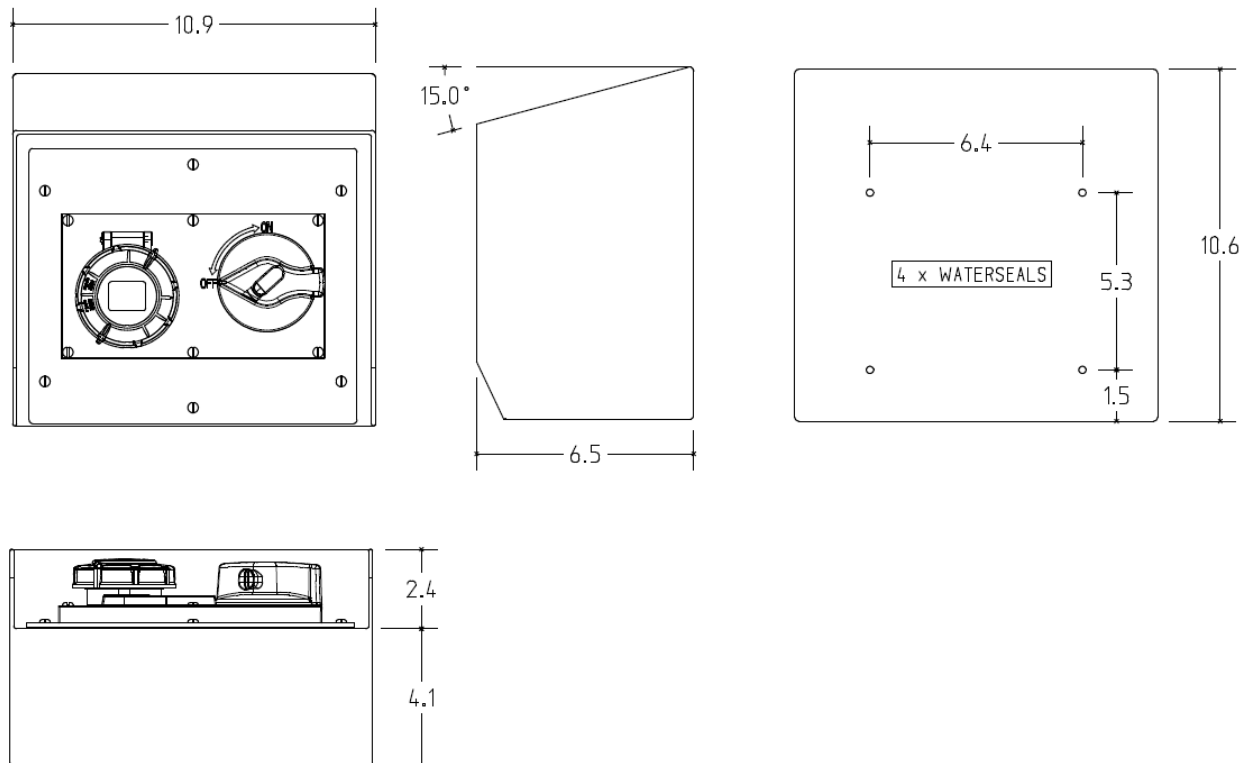

MENNEKES
Electrical Products
277 Fairfield Road
Fairfield, NJ 07004
800-882-7584
www.MENNEKES.com

RECEPTACLE, SWITCHED AND INTERLOCKED

Part No.	ME 430SLPMI5
Description:	30 Amp 3Ø 4W 600Vac Switched and Interlocked Receptacle 15hp@600Vac
Construction:	NEMA 4X; 12
Compliance:	UL Standard 508 and CSA C22.2 No.14-10; UL 50E IEC 60309-1; IEC 60309-2

IEC COLOR CODE: Black

GROUND SOCKET: 5 Hour Position Mates with Male in 7 Hour Position.

Drawing Not to Scale